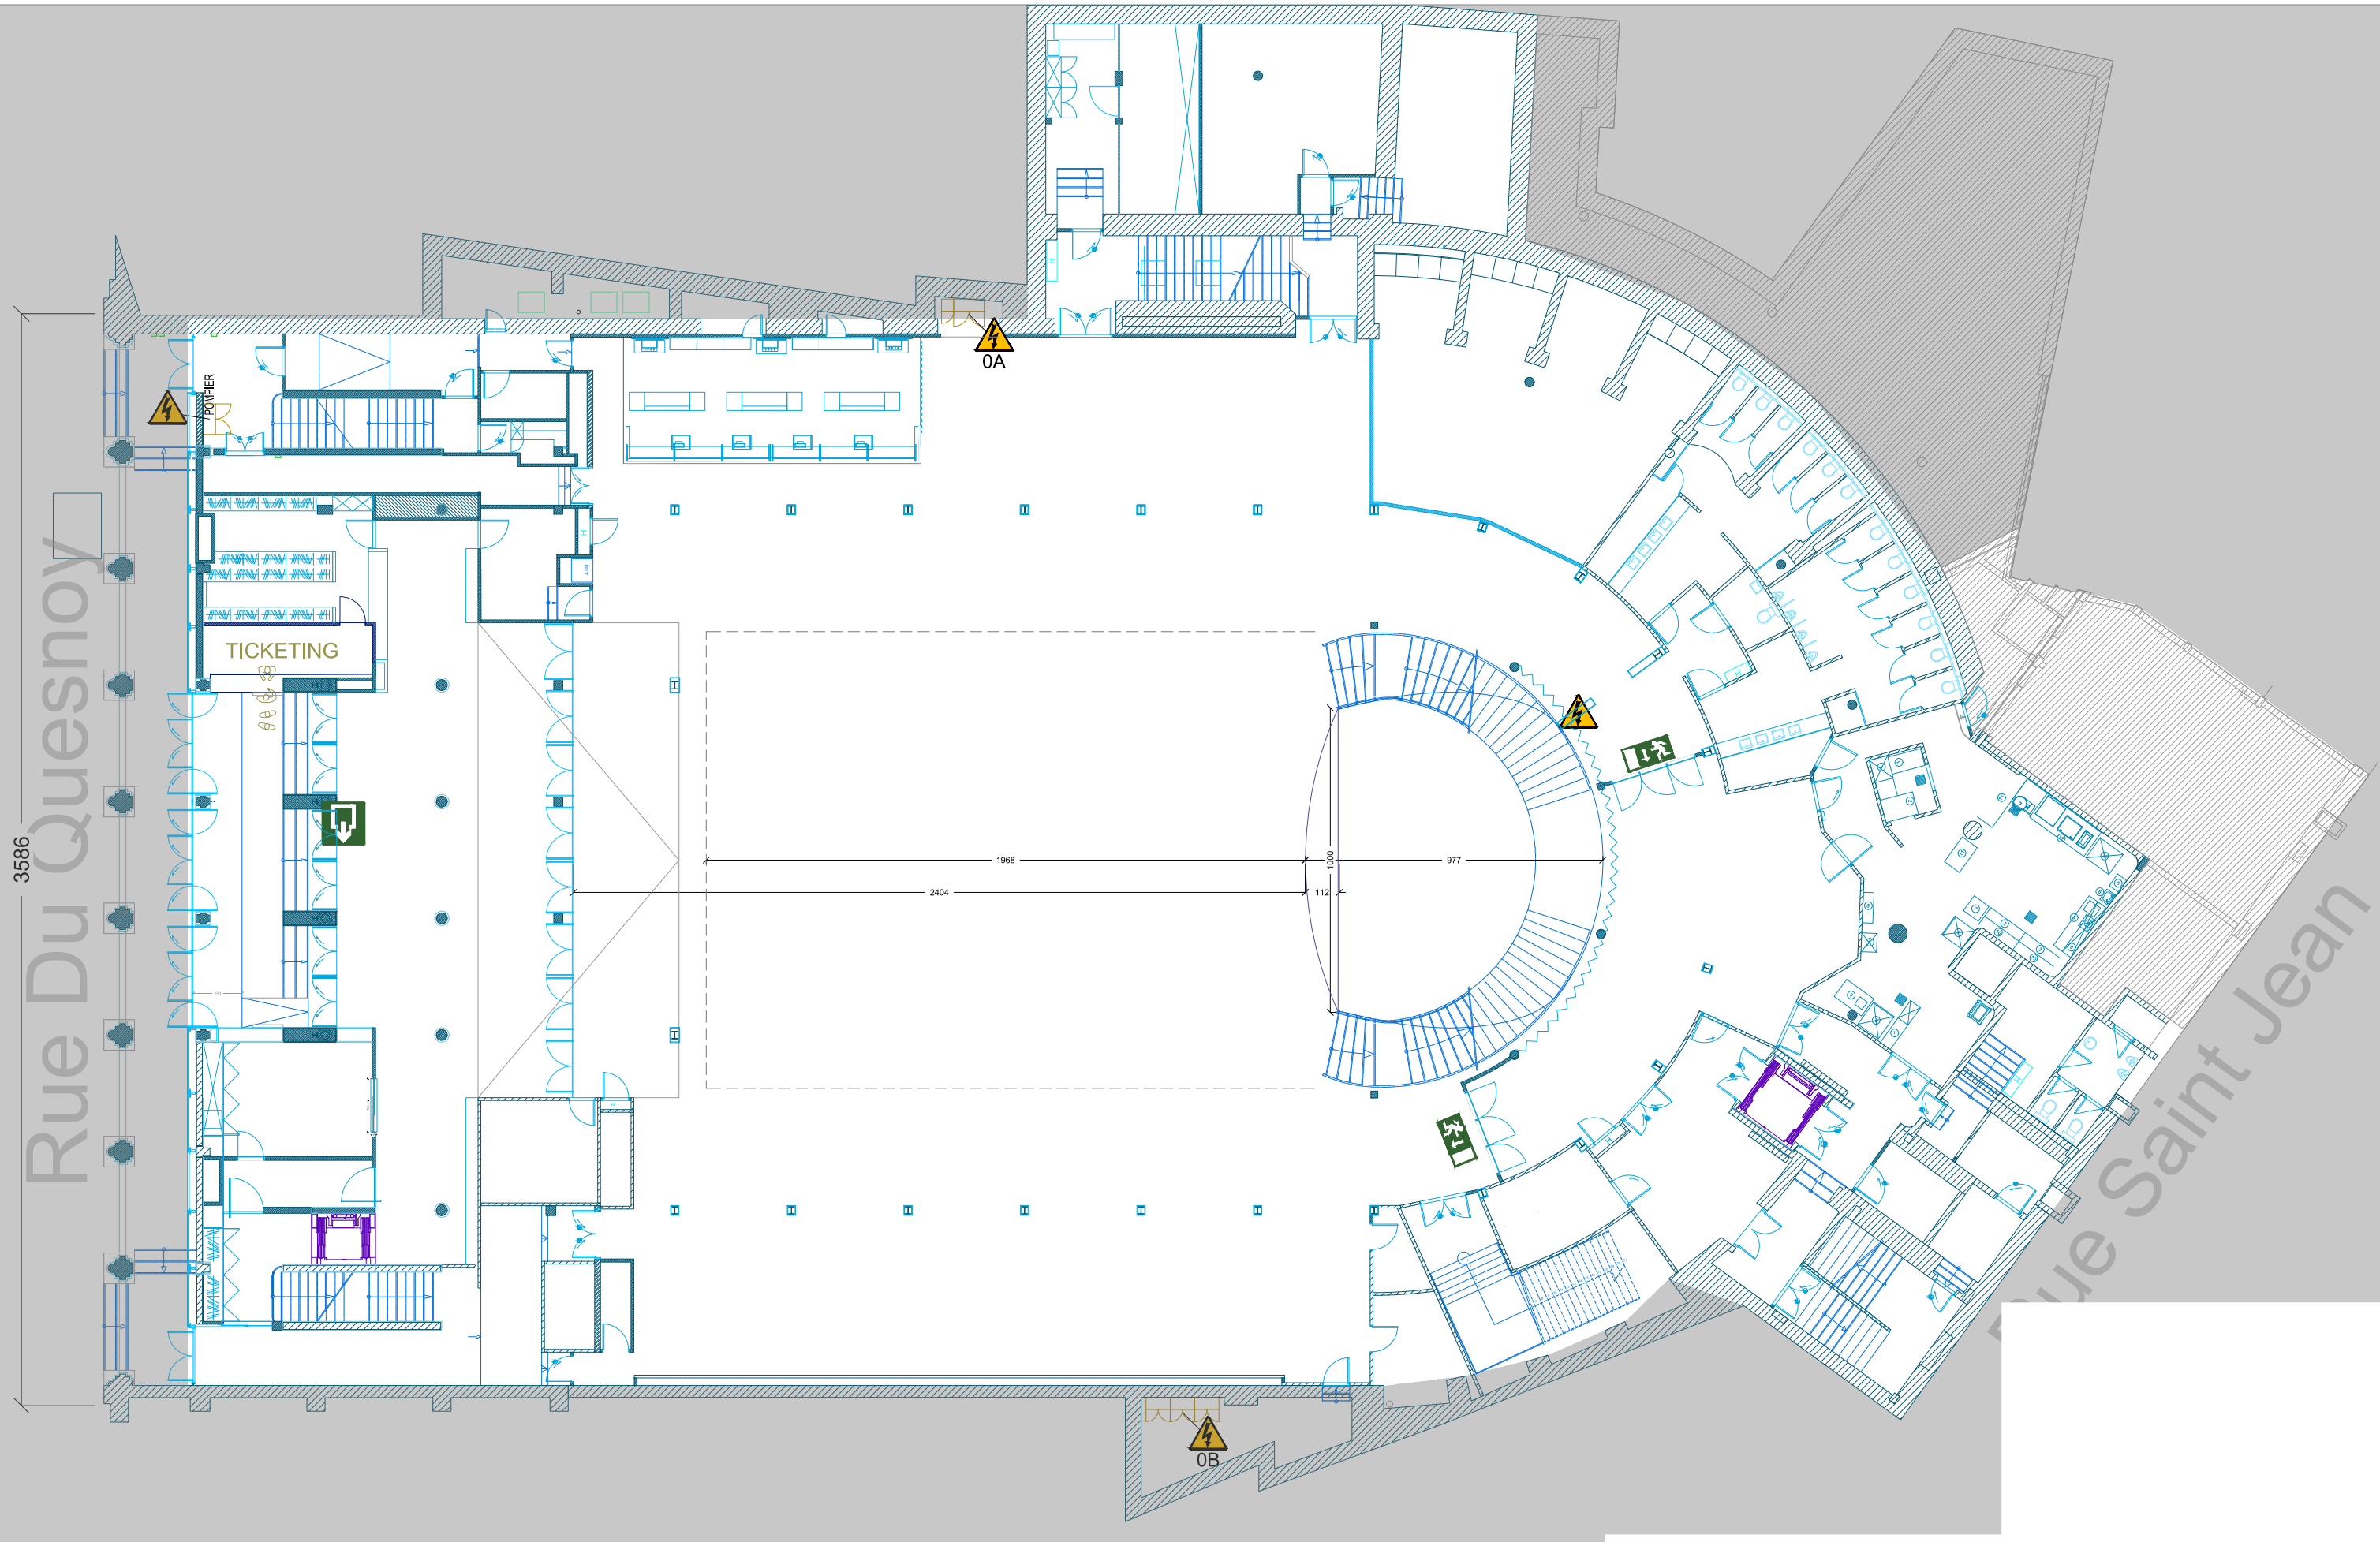

Plan good for internal purposes only.  
This document remains the property of BRUSSELS EXPO. It may not be reproduced nor may it be forwarded to third parties.  
I:\02\_DWG\Madeleine\

**Madeleine**  
Level 0  
Rue du Quesnoy 14 / Rue Saint Jean

Place de Belgique n° 1	Belgiëplein n° 1	www.brussels-expo.be	Papersize: A3
B-1020 Bruxelles	B-1020 Brussel	info@brussels-expo.be	Scale: 1/200
This document remains the property of BRUSSELS EXPO. It may not be reproduced nor may it be forwarded to third parties.			Date: 20/09/18