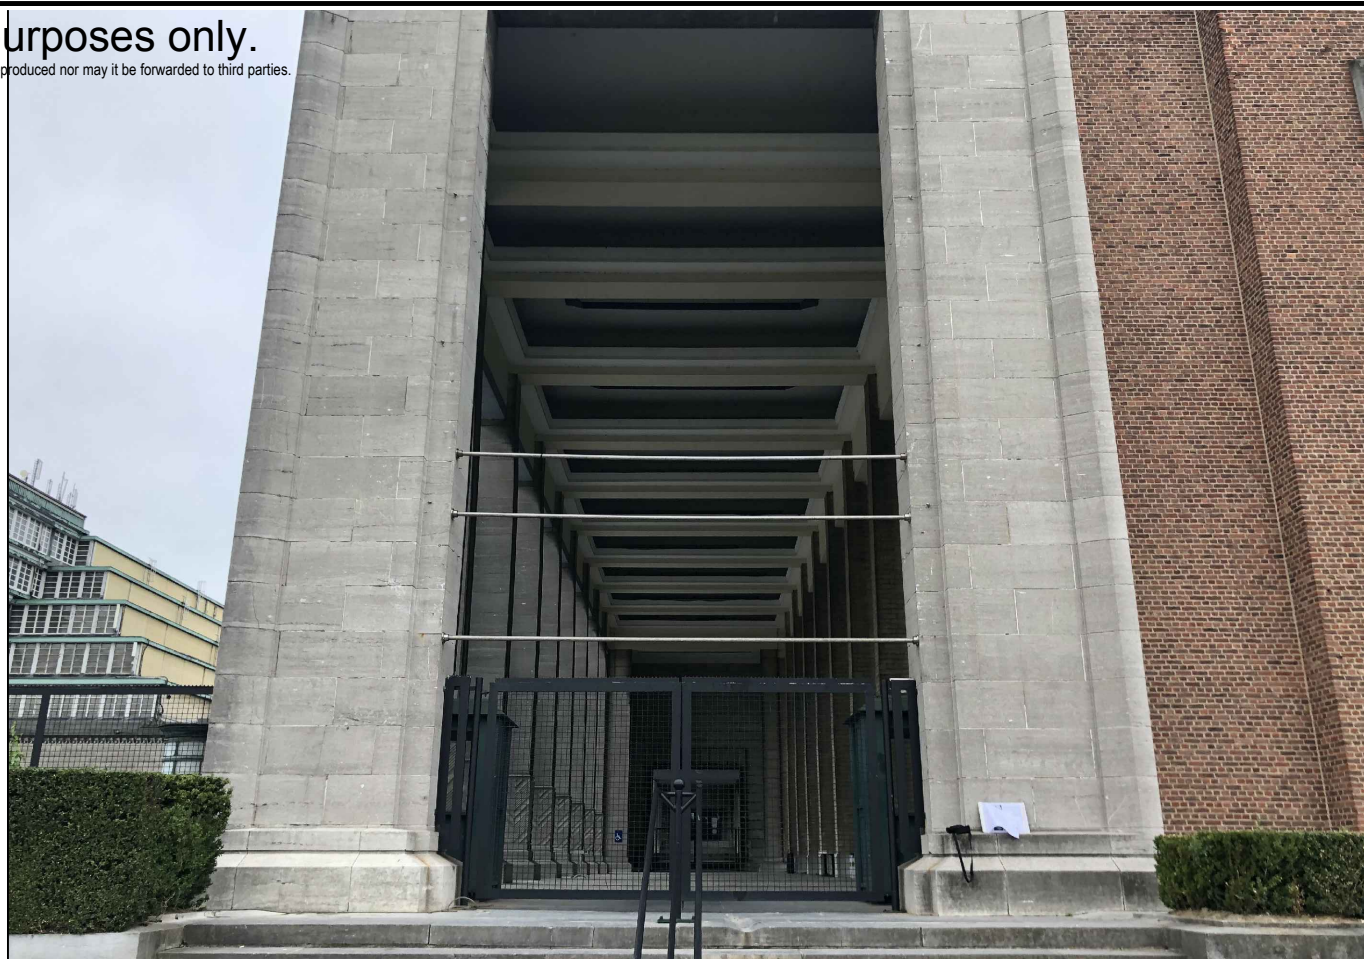

Plan good for internal purposes only.

This document remains the property of BRUSSELS EXPO. It may not be reproduced nor may it be forwarded to third parties.
I:\02_DWG\SITE\Fixation Frames (Calicots)

Fixation Frames Hall10 Side