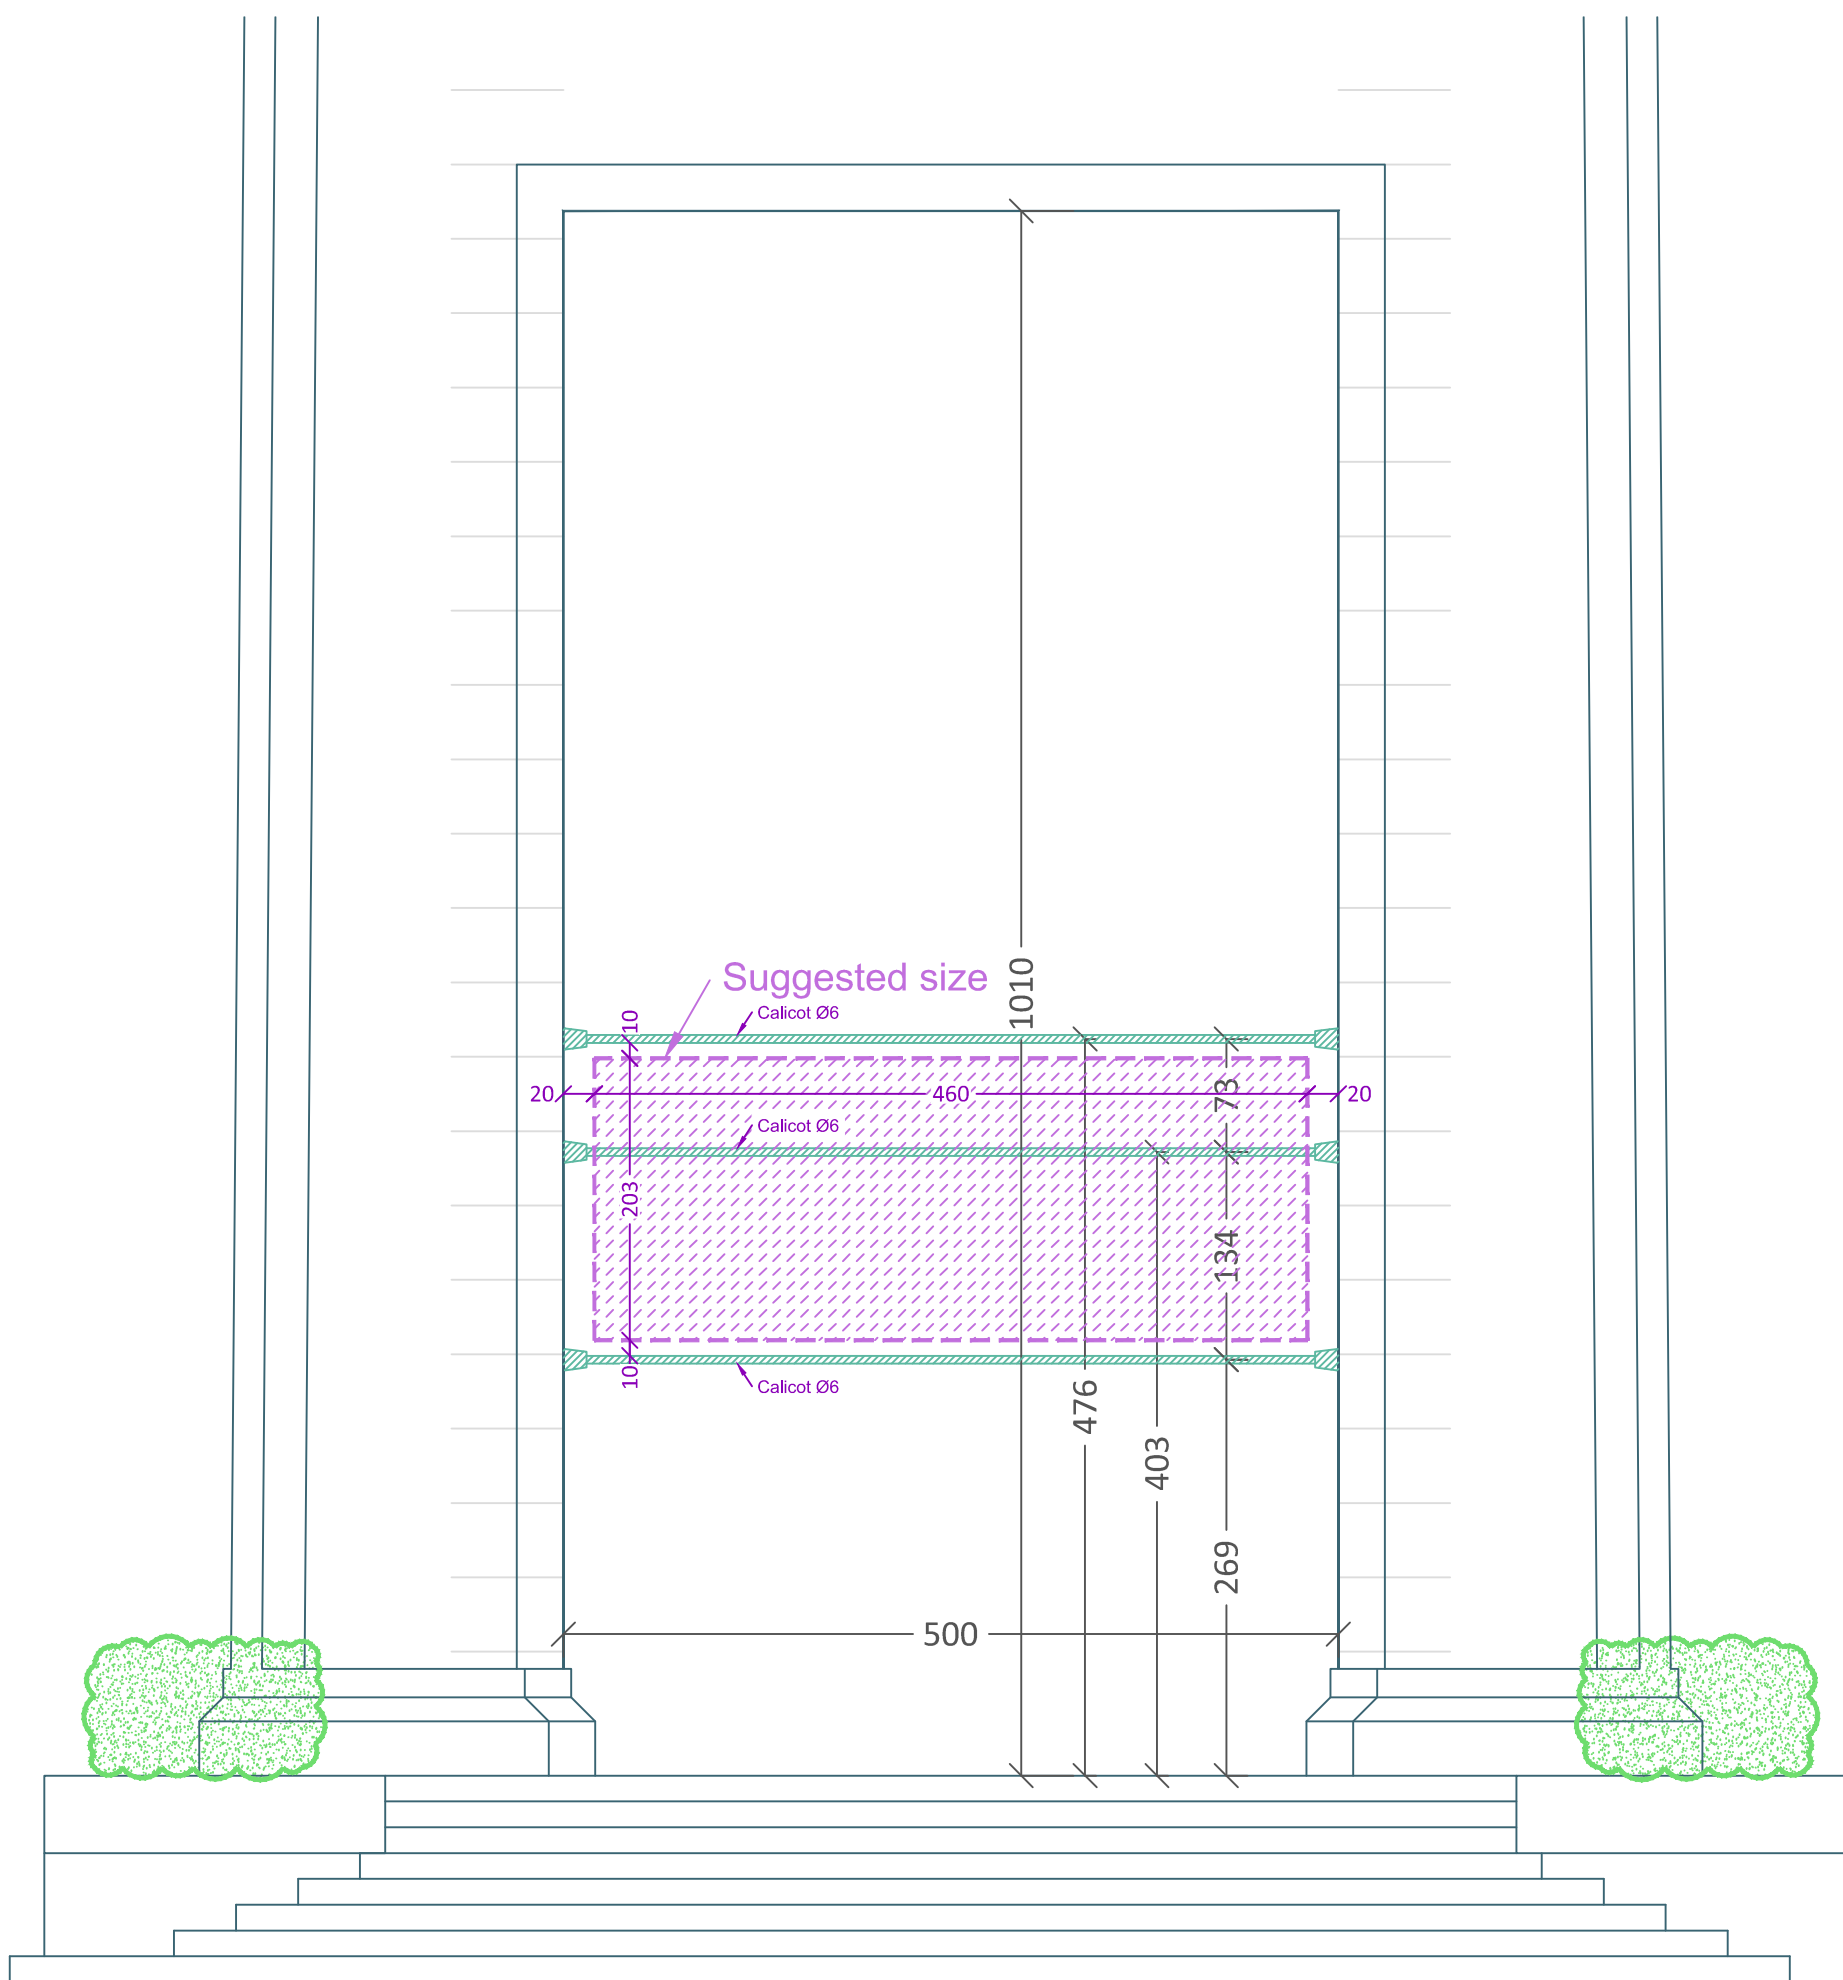

Plan good for internal purposes only.

This document remains the property of BRUSSELS EXPO. It may not be reproduced nor may it be forwarded to third parties.
I:\02_DWG\SITE\Fixation Frames (Calicots)

Fixation Frames Hall10 Side